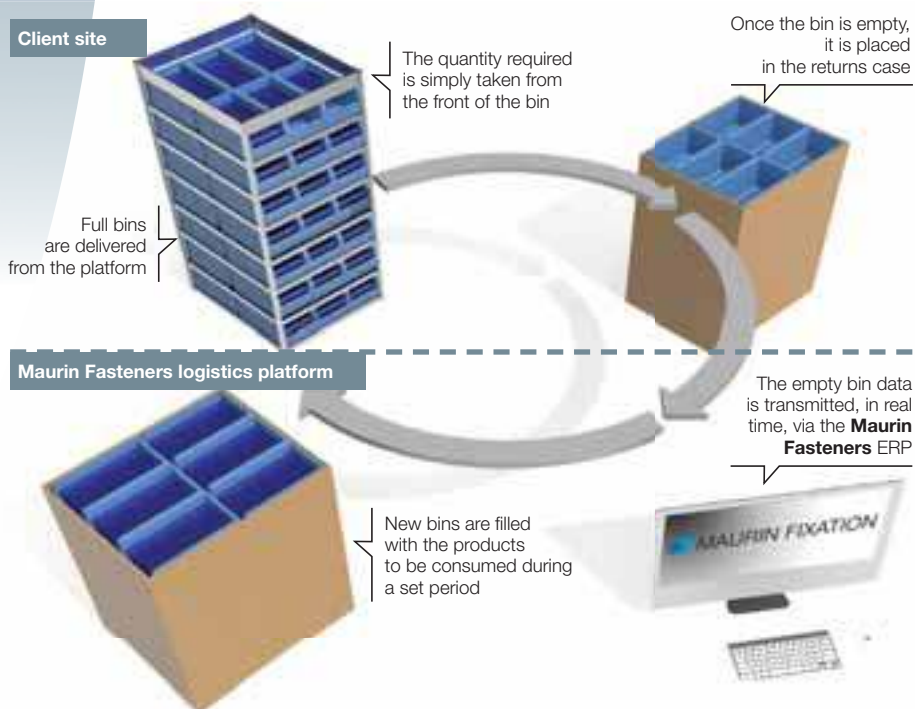

- Pilotage intégral de vos stocks de fixation.
- Mise à disposition des produits de fixation directement sur vos chaînes de montage.

La sécurisation de votre stock de produits de fixation

- Un process simple pour améliorer votre logistique interne.
- Vos stocks sont intégrés dans nos plateformes logistiques et vous sont livrés en fonction de votre consommation réelle.
- La traçabilité de vos produits de fixation est assurée.

Maurin Fasteners

M.I.L.[®] Maurin Intelligent Logistics

Logistics facilitated

A reliable and efficient solution to managing the procurement of your fasteners and fixings

Reduced administrative costs

- Complete control over your stock of fasteners and fixings.
- Fasteners and fixings made directly available to your assembly lines.

A secure stock of fasteners and fixings

- A simplified process to improve internal logistics.
- Your stocks are integrated into our logistics platforms and you will receive deliveries based upon your actual consumption.
- The traceability of your fasteners and fixings is guaranteed.

Easily integrated into your logistics plan thanks to simplified, flexible workflow

Personalised, real-time stock control

- Revaluation of your stock level at any time.
- Key indicators available via the internet.